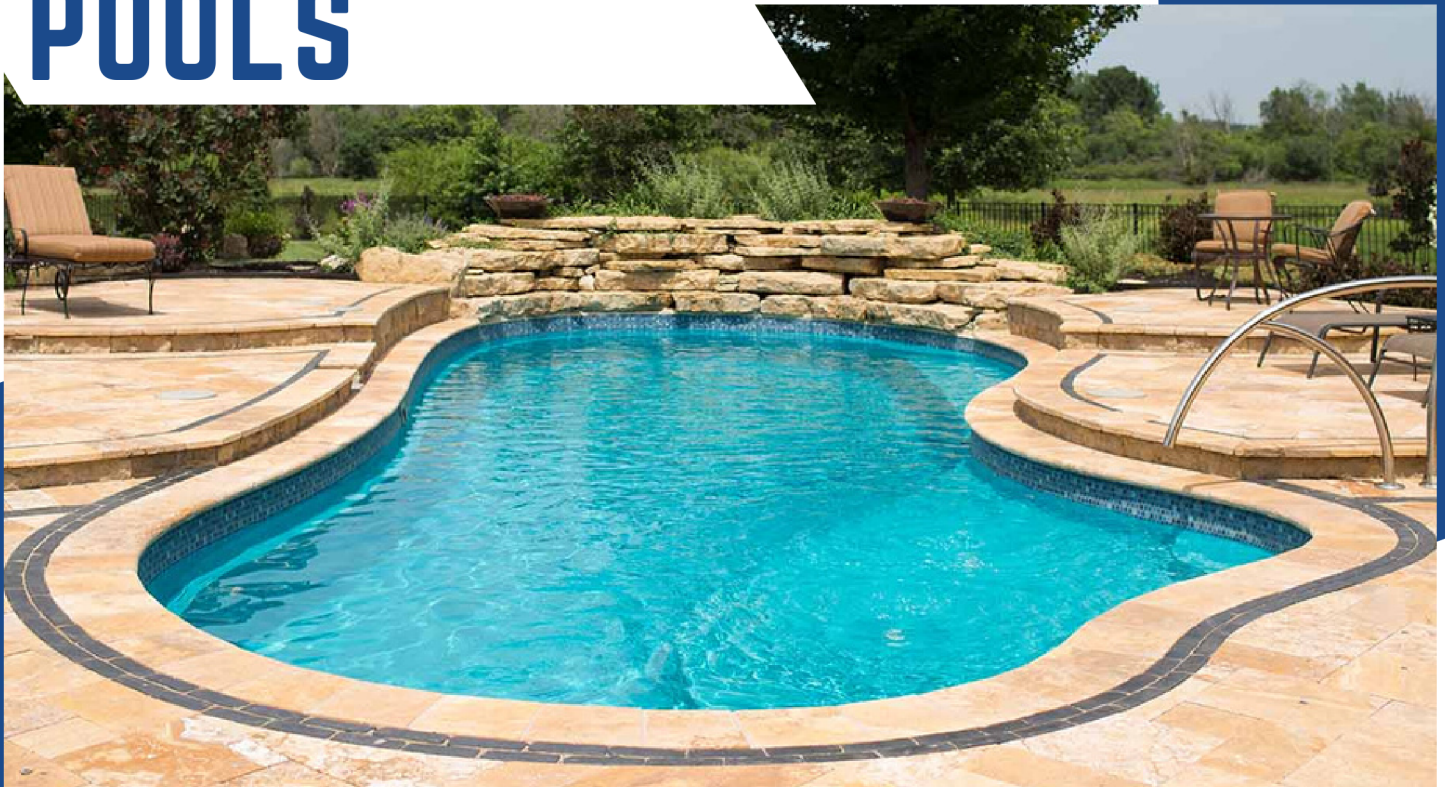

**AS LOW AS
 \$514 A MONTH**

FIBERGLASS POOLS

THE INSPIRATION

FEATURES INCLUDED:

- Softness of curvature without the loss of swim space
- Convenient entry and exit steps
- Large built-in fun pad provides the perfect playground for adults and children alike
- Secondary bench area located at the deep end of the pool (note: not available on the 23' and 26' models)

LENGTH	WIDTH	SHALLOW	DEEP
40' 0"	15' 6"	4' 2"	6' 8"
35' 0"	15' 6"	4' 2"	6' 4"
30' 0"	15' 6"	4' 2"	6' 0"
26' 0"	13' 0"	4' 1"	5' 7"
23' 0"	13' 0"	4' 1"	5' 5"

INQUIRE ABOUT FINANCING

With an Imagine Pools® fiberglass pool, indulge in a spectrum of sizes, shapes, colors, and configurations tailored to your preferences and space. Experience effortless installation by Fiesta Pools and Spas, sparing your family from months of backyard chaos and disruptions, ensuring a seamless transition from design to installation.

FROM AN AFTERNOON OF MAKING WAVES TO A RELAXING EVENING BY THE AMBIENT GLOW OF THE POOL LIGHTS AT DUSK, THE POSSIBILITIES FOR FAMILY, FRIENDS, FUN AND FITNESS ARE ENDLESS.

CUTTING-EDGE CONSTRUCTION TECHNOLOGY, BACKED BY A LIFETIME STRUCTURAL WARRANTY AND A LIFETIME STRUCTURAL OSMOSIS WARRANTY, PLUS A TEN-YEAR GELCOAT WARRANTY, THE PEACE OF MIND AND LONGEVITY ARE A BONUS RETURN ON YOUR INVESTMENT.