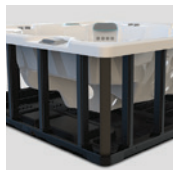

POLYMER SUBSTRUCTURE AND BASE PAN

Built for durability and long life with a structure that will never rust or rot.

Cabinet: Java
Shell: Alpine White

To see more, visit hotspring.com/new-highlife-collection