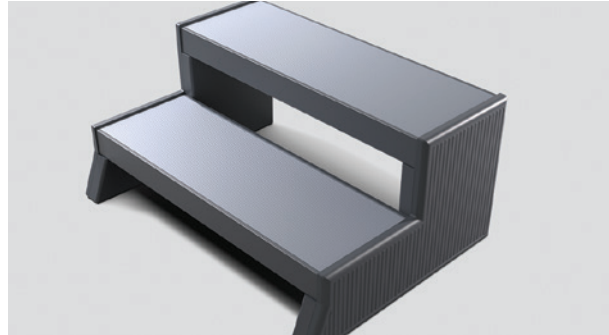

STEPS

Steps make it easier to get in and out of your hot tub and are available in five colors designed to match the spa.